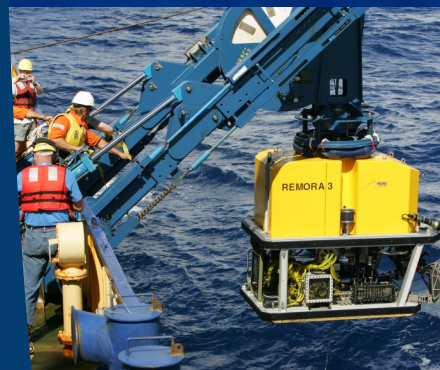

Underwater Ingenuity

Phoenix is an employee owned, ISO 9001-2015 Management System certified marine services contractor providing manned and unmanned underwater solutions, design engineering, and project management services to a diverse set of commercial and military clients worldwide.

Formed in 1997, Phoenix expertise is available from eight U.S. offices in the areas of conventional and atmospheric diving, wet and dry hyperbaric welding, ship repair and maintenance, Nondestructive Testing (NDT), subsea engineering, submarine rescue, and Autonomous Underwater Vehicle (AUV) and Remotely Operated Vehicle (ROV) operations.

Company Capabilities

Company capabilities are directed to:

- Offshore inspection, repair, and maintenance
- Inland/infrastructure diving
- Ship repair and maintenance
- Dam inspection, repair, and maintenance
- Deep ocean search and recovery
- Engineering
- Offshore wind farm support
- Seabed survey
- Submarine rescue
- Operations planning

Contact us to learn more

www.phnx-international.com

985.399.0606 — Bayou Vista, LA | 954.523.4038 — Ft. Lauderdale, FL

281.815.8050 — Houston, TX | 800.648.8949 — Largo, MD

757.855.7516 — Chesapeake VA | 808.486.6595 — Aiea, HI

619.207.0871 — San Diego, CA | 228.731.7898 — Stennis Space Center, MS